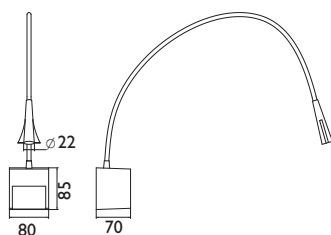

# BED SPOT I

Wall mounted direct / indirect luminaire. Body is made of aluminium and painted white in standard.

Applications:

- Hospitality, cruise ships, lobbies, lounges, restaurants, reception areas
- Home
- Retail
- Office

Index no.	Lumen output	Wattage	Colour temp.	Colour rendering index	Lifetime	Weight
0052   2.300/830	300 lm	3,5 W	3000 K	Ra > 80	30.000 h	0,60 kg

IP20
230 V  
50 Hz
F
⏏
CE
