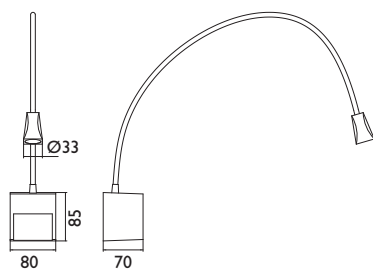

BED SPOT 2

Wall mounted direct / indirect luminaire. Body is made of aluminium and painted white in standard.

Applications:

- Hospitality, cruise ships, lobbies, lounges, restaurants, reception areas
- Home
- Retail
- Office

Index no.	Lumen output	Wattage	Colour temp.	Colour rendering index	Lifetime	Weight
005275.300/830	300 lm	3,5 W	3000 K	Ra > 80	30.000 h	0,60 kg

IP20

230 V
50 Hz

F

⏚

CE