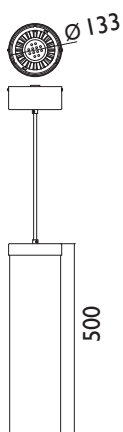

BELL

Suspended LED luminaire.
Body is made of steel and aluminum and is available in all RAL colours. Light source – OSRAM PrevaLED Coin III.

Index no.	Lumen output	Wattage	Colour temp.	Colour rendering index	Lifetime	Beam angle	Weight
004979.1800/830/24D	1800 lm	23 W	3000 K	Ra > 80	50.000 h	24°	1,50 kg
004979.1800/840/24D	1800 lm	23 W	4000 K	Ra > 80	50.000 h	24°	1,50 kg
004979.1800/830/40D	1800 lm	23 W	3000 K	Ra > 80	50.000 h	40°	1,50 kg
004979.1800/840/40D	1800 lm	23 W	4000 K	Ra > 80	50.000 h	40°	1,50 kg