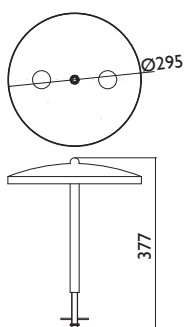

CITY TB

Desk mounted luminaire with Osram LED modules. Body is made of steel and aluminium and is available in all RAL colours.

Index no.	Lumen output	Wattage	Colour temp.	Colour rendering index	Lifetime	Weight
003438.2540/827	2x540 lm	6 W	2700K	Ra > 80	30.000 h	1,80 kg
003438.2648/857	2x648 lm	6 W	5700K	Ra > 80	30.000 h	1,80 kg