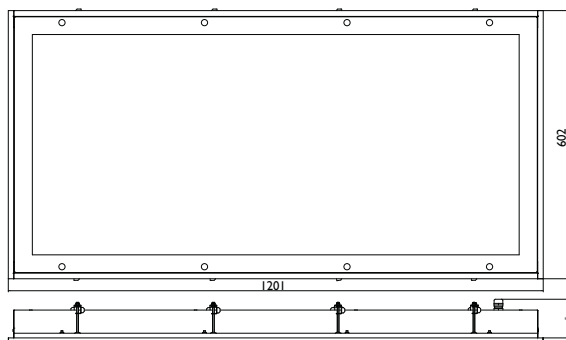

# CLEANEO 1200 LED IP65

Recessed IP65 LED luminaire. Body is made of steel and aluminium. All RAL colours are available. Light source - Osram PrevaLED module.

Index no.	Lumen output	Wattage	Colour temp.	Colour rendering index	Lifetime	Weight
005546.10000/830	10000 lm	73 W	3000 K	Ra > 80	50,000 h	17,30 kg
005546.10000/840	10000 lm	73 W	4000 K	Ra > 80	50,000 h	17,30 kg
005546.16000/830	16000 lm	113 W	3000 K	Ra > 80	50,000 h	17,30 kg
005546.16000/840	16000 lm	113 W	4000 K	Ra > 80	50,000 h	17,30 kg