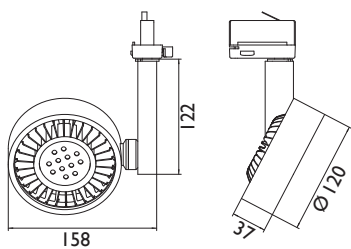

# COIN SPOT AC

Track mounted LED spot lamp. Body is made of steel and aluminium and it is available in all RAL colours. Light source - Osram PrevaLED COIN III AC module. High quality, energy efficient white LED light with CRI 80 and more.

**Applications:**

- Retail: shop windows, wall - washing, accent and display lighting
- Hospitality: lobbies, reception areas
- Recreation: museums, galleries, theatres

Index no.	Lumen output	Wattage	Colour temp.	Colour rendering index	Lifetime	Beam angle	Weight
004835.1200/830/24D	1200 lm	16 W	3000 K	Ra > 80	50.000 h	24°	0,70 kg
004835.1200/840/24D	1200 lm	16 W	4000 K	Ra > 80	50.000 h	24°	0,70 kg
004835.1200/830/40D	1200 lm	16 W	3000 K	Ra > 80	50.000 h	40°	0,70 kg
004835.1200/840/40D	1200 lm	16 W	4000 K	Ra > 80	50.000 h	40°	0,70 kg
004835.1800/830/24D	1800 lm	23 W	3000 K	Ra > 80	50.000 h	24°	0,70 kg
004835.1800/840/24D	1800 lm	23 W	4000 K	Ra > 80	50.000 h	24°	0,70 kg
004835.1800/830/40D	1800 lm	23 W	3000 K	Ra > 80	50.000 h	40°	0,70 kg
004835.1800/840/40D	1800 lm	23 W	4000 K	Ra > 80	50.000 h	40°	0,70 kg