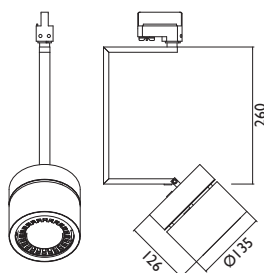

DEMI TOUR SPOT VI

Track mounted LED spot lamp. Body is made of steel and aluminum and is available in all RAL colours. Light source - Philips or OSRAM retrofit LED lamp included.

High quality, energy efficient white LED light.
Replacement for halogen lamps.

Applications:

- Retail: shop windows, wall - washing, accent and display lighting
- Hospitality: lobbies, reception areas
- Recreation: museums, galleries, theatres

Index no.	Lumen output	Wattage	Colour temp.	Colour rendering index	Lifetime	Beam angle	Weight
003492.740/827/9D	740 lm	12,5 W	2700 K	Ra > 80	45.000 h	9°	1,28 kg
003492.740/827/24D	740 lm	12,5 W	2700 K	Ra > 80	45.000 h	24°	1,28 kg
003492.740/830/24D	740 lm	12,5 W	3000 K	Ra > 80	45.000 h	24°	1,28 kg
003492.820/840/24D	820 lm	12,5 W	4000 K	Ra > 80	45.000 h	24°	1,28 kg
003492.740/827/40D	740 lm	12,5 W	2700 K	Ra > 80	45.000 h	40°	1,28 kg
003492.740/830/40D	740 lm	12,5 W	3000 K	Ra > 80	45.000 h	40°	1,28 kg