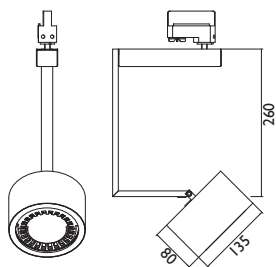

DEMI TOUR SPOT V2

Track mounted LED spot lamp. Body is made of steel and aluminum and is available in all RAL colours. Light source - Philips or OSRAM retrofit LED lamp included.

High quality, energy efficient white LED light.
Replacement for halogen lamps.

Applications:

- Retail: shop windows, wall - washing, accent and display lighting
- Hospitality: lobbies, reception areas
- Recreation: museums, galleries, theatres

Index no.	Lumen output	Wattage	Colour temp.	Colour rendering index	Lifetime	Beam angle	Weight
003520.740/827/9D	740 lm	12,5 W	2700 K	Ra > 80	45.000 h	9°	1,02 kg
003520.740/827/24D	740 lm	12,5 W	2700 K	Ra > 80	45.000 h	24°	1,02 kg
003520.740/830/24D	740 lm	12,5 W	3000 K	Ra > 80	45.000 h	24°	1,02 kg
003520.820/840/24D	820 lm	12,5 W	4000 K	Ra > 80	45.000 h	24°	1,02 kg
003520.740/827/40D	740 lm	12,5 W	2700 K	Ra > 80	45.000 h	40°	1,02 kg
003520.740/830/40D	740 lm	12,5 W	3000 K	Ra > 80	45.000 h	40°	1,02 kg