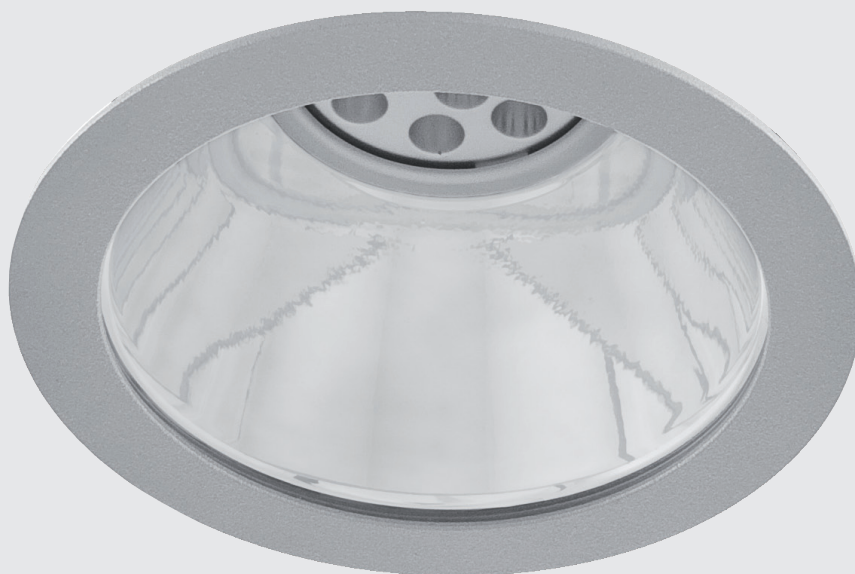

# DL 135 COIN LED

Recessed LED downlights. Body is made of steel and aluminium.  
 All RAL colours available.  
 Light source - Osram PrevaLED COIN 111.  
 High quality, energy efficient white LED light with CRI 80 and more.  
 Applications:

- Retail: shop windows, wall - washing, accent and display lighting
- Hospitality: lobbies, reception areas, restaurants, bars, elevators
- Recreation: museums, galleries, theatres and other public places

Index no.	Lumen output	Wattage	Colour temp.	Colour rendering index	Lifetime	Weight
003710.1800/830/24D	1800 lm	23 W	3000 K	Ra > 80	50.000 h	1,20 kg
003710.1800/840/24D	1800 lm	23 W	4000 K	Ra > 80	50.000 h	1,20 kg
003710.1800/830/40D	1800 lm	23 W	3000 K	Ra > 80	50.000 h	1,20 kg
003710.1800/840/40D	1800 lm	23 W	4000 K	Ra > 80	50.000 h	1,20 kg