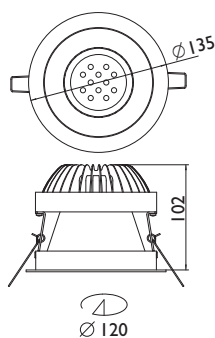

# DL 135 COIN LED

Recessed LED downlights. Body is made of steel and aluminium.  
 All RAL colours available.  
 Light source - Osram PrevaLED COIN 111.  
 High quality, energy efficient white LED light with CRI 80 and more.  
 Applications:

Index no.	Lumen output	Wattage	Colour temp.	Colour rendering index	Lifetime	Weight
003710.1800/830/24D	1800 lm	23 W	3000 K	Ra > 80	50.000 h	1,20 kg
003710.1800/840/24D	1800 lm	23 W	4000 K	Ra > 80	50.000 h	1,20 kg
003710.1800/830/40D	1800 lm	23 W	3000 K	Ra > 80	50.000 h	1,20 kg
003710.1800/840/40D	1800 lm	23 W	4000 K	Ra > 80	50.000 h	1,20 kg