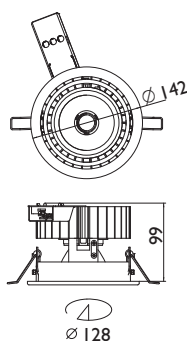

DL I40 CARDO LED

Recessed adjustable LED luminaire. Body is made of steel and aluminium and it is available in all RAL colours. Light source - Philips, Osram or Tridonic LED module. Standard EVG ballast, DALI or Touch Dali version on request. Passive cooling, optional IP44 diffuser.

Index no.	Lumen output	Wattage	Colour temp.	Colour rendering index	Lifetime	Weight
004545.800/827	800 lm	14 W	2700 K	Ra > 80	50.000 h	1,10 kg
004545.800/830	800 lm	14 W	3000 K	Ra > 80	50.000 h	1,10 kg
004545.800/840	800 lm	13 W	4000 K	Ra > 80	50.000 h	1,10 kg
004545.2000/827	2000 lm	26 W	2700 K	Ra > 80	50.000 h	1,10 kg
004545.2000/830	2000 lm	26 W	3000 K	Ra > 80	50.000 h	1,10 kg
004545.2000/840	2000 lm	25 W	4000 K	Ra > 80	50.000 h	1,10 kg