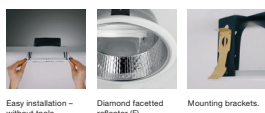

Recessed downlight for compact fluorescent lamps. Body (standard zinc, painted black on request) and ring (standard white, other colours on request) are made of steel. Reflector made of aluminium. Gearbox can be mounted on the top or remote on wire (for remote gearbox please add RGB after index number).

Technical extras upon request:

1. Emergency supply
    - battery pack 1/2/3h (please add EM1, EM2 or EM3 after index number)
  2. Compensation or passive power (capacitor).
    Please add COMPENSATION after index number.
  3. Dimmable ballast EVG DIM (1-10 V).
    Please add EVG DIM after index number.
  4. Digital dimmable ballast (DALI).
    Please add DALI after index number.
2. All downlights are available with remote gearbox.
   Please add RGB after index number.