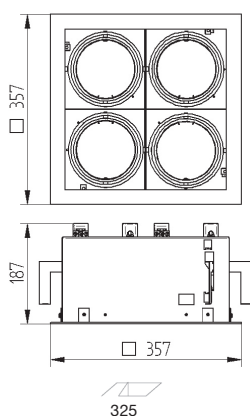

DL QUATTRO CDM-T

Recessed adjustable luminaire for CDM-T or SDW-TG lamps. Body is made of steel and aluminium. All RAL colours are available.

Index no.	Lamp	Weight	Socket
213.435V	VVG, 4x35W CDM-T	12,00 kg	G12
213.435E	EVG, 4x35W CDM-T	6,40 kg	G12
213.470V	VVG, 4x70W CDM-T	12,00 kg	G12
213.470E	EVG, 4x70W CDM-T	6,40 kg	G12
213.4150V	VVG, 4x150W CDM-T	14,80 kg	G12
213.4150E	EVG, 4x150W CDM-T	7,60 kg	G12