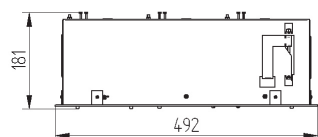

DL TRE MINI

Recessed adjustable luminaire for CDM-TC lamps. Body is made of steel and aluminium. All RAL colours are available.

475 x 160

Index no.	Lamp	Weight	Socket
262.335E	EVG, 3x35W CDM-TC	4,15 kg	G8,5
262.370E	EVG, 3x70W CDM-TC	4,15 kg	G8,5