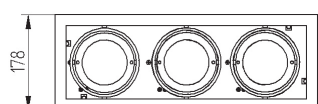

DL TRE MINI

Recessed adjustable luminaire for CDM-TC lamps. Body is made of steel and aluminium. All RAL colours are available.

475 x 160

Index no.	Lamp	Weight	Socket
262.335E	EVG, 3x35W CDM-TC	4,15 kg	G8,5
262.370E	EVG, 3x70W CDM-TC	4,15 kg	G8,5