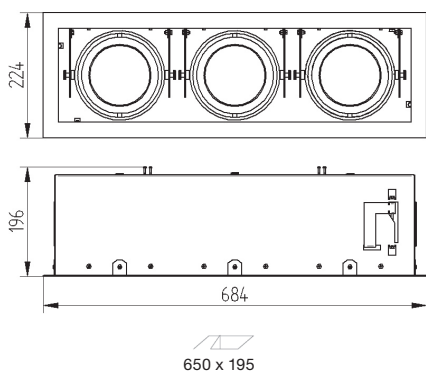

DL TRE SPEC

Recessed adjustable luminaire for CDM-T or SDW-TG lamps. Body is made of steel and aluminium and is available in all RAL colours.

Index no.	Lamp	Weight	Socket
225.335V	WVG, 3x35W CDM-T	12,30 kg	G12
225.335E	EVG, 3x35W CDM-T	9,30 kg	G12
225.370V	WVG, 3x70W CDM-T	12,30 kg	G12
225.370E	EVG, 3x70W CDM-T	9,30 kg	G12
225.3150V	WVG, 3x150W CDM-T	15,10 kg	G12
225.3150E	EVG, 3x150W CDM-T	11,25 kg	G12