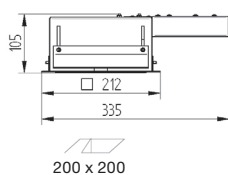

DL UNO BEC

Recessed luminaire for compact fluorescent lamp. Body is made of steel and aluminium. All RAL colours are available.

Index no.	Lamp	Weight	Socket
502.118V	VVG, 1x18W TC-D	2,45 kg	G24d-2
502.118E	EVG, 1x18W TC-DEL	2,20 kg	G24q-2
502.126V	VVG, 1x26W TC-D	2,45 kg	G24d-3
502.126E	EVG, 1x26W TC-DEL	2,20 kg	G24q-3
502.132E	EVG, 1x32W TC-TEL	2,20 kg	GX24q-3
502.142E	EVG, 1x42W TC-TEL	2,20 kg	GX24q-4