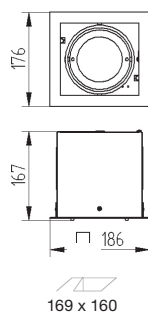

DL UNO MINI

Recessed adjustable luminaire for CDM-TC lamp. Body is made of steel and aluminium. All RAL colours are available.

Index no.	Lamp	Weight	Socket
260.135E	EVG, 1x35W CDM-TC	2,20 kg	G8,5
260.170E	EVG, 1x70W CDM-TC	2,20 kg	G8,5