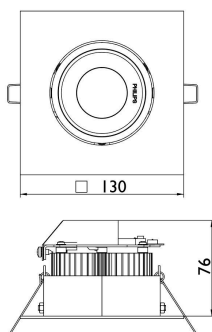

DLK I30 LED DISC

Recessed adjustable Fortimo LED Disc luminaire. Body is made of aluminium. All RAL colours are available. Superior light quality and performance, integrated driver; built-in beam angle (80°).

115

Index no.	Lumen output	Wattage	Colour temp.	Colour rendering index	Lifetime	Weight
004282.800/827	800 lm	12 W	2700 K	Ra > 80	50.000 h	0,70 kg
004282.800/830	800 lm	12 W	3000 K	Ra > 80	50.000 h	0,70 kg
004282.850/840	850 lm	11 W	4000 K	Ra > 80	50.000 h	0,70 kg