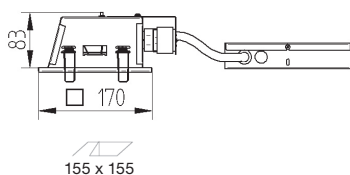

# DLK 170

Square recessed IP44 luminaire for compact fluorescent lamp. Body is made of steel and aluminium. All RAL colours are available.

Index no.	Lamp	Weight	Socket
549.170.113V	VVG, 1x13W TC-D	1,75 kg	G24d-1
549.170.113E	EVG, 1x13W TC-DEL	1,60 kg	G24q-1
549.170.118V	VVG, 1x18W TC-D	1,75 kg	G24d-2
549.170.118E	EVG, 1x18W TC-DEL	1,60 kg	G24q-2
549.170.126V	VVG, 1x26W TC-D	1,75 kg	G24d-3
549.170.126E	EVG, 1x26W TC-DEL	1,60 kg	G24q-3
549.170.213V	VVG, 2x13W TC-D	1,90 kg	G24d-1
549.170.213E	EVG, 2x13W TC-DEL	1,70 kg	G24q-1
549.170.218V	VVG, 2x18W TC-D	1,90 kg	G24d-2
549.170.218E	EVG, 2x18W TC-DEL	1,70 kg	G24q-2