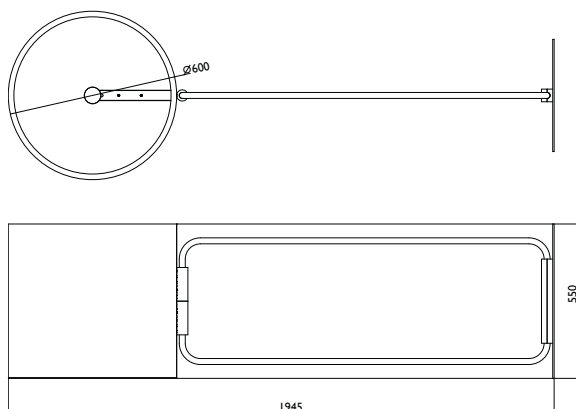

# DLN 600 ARM LED

Wall mounted adjustable LED luminaire for two LED modules. Body made of stainless steel and aluminium. All RAL colours are available.

Index no.	Lumen output	Wattage	Colour temp.	Colour rendering index	Lifetime	Weight
005442.2000/830	2x1000	30 W	3000 K	80 Ra	30.000 h	23,40 kg
005442.2000/840	2x1000	30 W	4000 K	80 Ra	30.000 h	23,40 kg