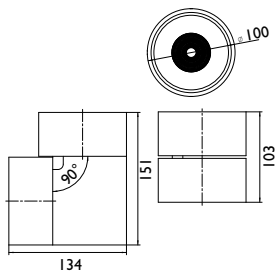

DLN DECO

Surface mounted adjustable LED luminaire. Body is made of aluminium.
White, black or silver colour in standard.

Index no.	Lumen output	Wattage	Colour temp.	Colour rendering index	Lifetime	Weight
004574.970/827	970 lm	10 W	2700 K	Ra > 80	30.000 h	1,10 kg