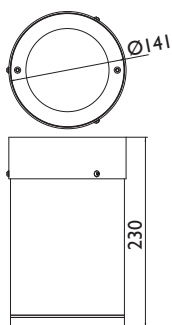

# DLN V I40 IP54

Surface mounted IP54 LED luminaire. Body is made of aluminium and it is available in all RAL colours. Light source - GU10 retrofit LED lamp included.

Index no.	Lumen output	Wattage	Colour temp.	Colour rendering index	Lifetime	Weight
003326.350/827/25D	355 lm	4,3 W	2700 K	Ra > 80	35,000 h	1,20 kg
003326.360/830/25D	365 lm	4,3 W	3000 K	Ra > 80	35,000 h	1,20 kg
003326.390/840/25D	390 lm	4,3 W	4000 K	Ra > 80	35,000 h	1,20 kg
003326.350/827/40D	355 lm	4,3 W	2700 K	Ra > 80	35,000 h	1,20 kg
003326.360/830/40D	365 lm	4,3 W	3000 K	Ra > 80	35,000 h	1,20 kg
003326.390/840/40D	390 lm	4,3 W	4000 K	Ra > 80	35,000 h	1,20 kg
003326.370/830/50D	370 lm	5 W	3000 K	Ra > 80	15,000 h	1,20 kg
003326.400/840/50D	400 lm	5 W	4000 K	Ra > 80	15,000 h	1,20 kg