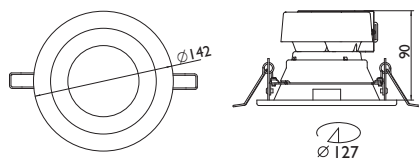

ECO LED HV I40

Recessed LED downlights. Body is made of steel and aluminium.
Ring can be painted in any RAL colour. IP44 version is available on request.

Index no.	Lumen output	Wattage	Colour temp.	Colour rendering index	Lifetime	Weight
004273.1000/830	1000 lm	13 W	3000 K	Ra > 80	30,000 h	0,30 kg
004273.1000/840	1000 lm	13 W	4000 K	Ra > 80	30,000 h	0,30 kg