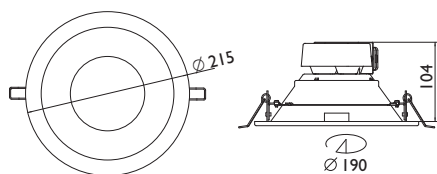

ECO LED HV 215

Recessed LED downlights. Body is made of steel and aluminium.
Ring can be painted in any RAL colour. IP44 version is available on request.

Index no.	Lumen output	Wattage	Colour temp.	Colour rendering index	Lifetime	Weight
004274.2000/830	2000 lm	26 W	3000 K	Ra > 80	30.000 h	0,50 kg
004274.2000/840	2000 lm	26 W	4000 K	Ra > 80	30.000 h	0,50 kg