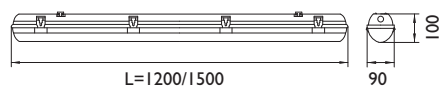

FIBRA LED

Surface mounted IP65 LED luminaire. Light source - Philips, Osram or Tridonic LED module.
Standard EVG ballast, DALI or Touch Dali version on request.

Index no.	Lumen output	Wattage	Colour temp.	Colour rendering index	Lifetime	Length	Weight
004340.LL4400/830	4400 lm	30 W	3000 K	Ra > 80	50,000 h	1200 mm	2,20 kg
004340.LL4400/840	4400 lm	30 W	4000 K	Ra > 80	50,000 h	1200 mm	2,20 kg
004340.LL5500/830	5500 lm	38 W	3000 K	Ra > 80	50,000 h	1500 mm	2,90 kg
004340.LL5500/840	5500 lm	38 W	4000 K	Ra > 80	50,000 h	1500 mm	2,90 kg