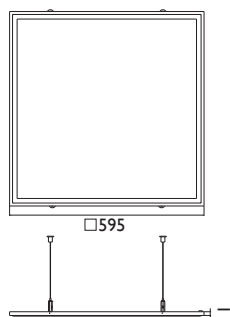

# FLATEO 600 LED PND

Suspended LED luminaire. Body is made of steel and aluminum and painted in silver RAL colour. Light source – edge LED stripes.

Index no.	Lumen output	Wattage	Colour temp.	Colour rendering index	Lifetime	Weight
003803.3000/830	3000 lm	40 W	3000 K	Ra > 80	30.000 h	5,00 kg
003803.3000/840	3000 lm	40 W	4000 K	Ra > 80	30.000 h	5,00 kg