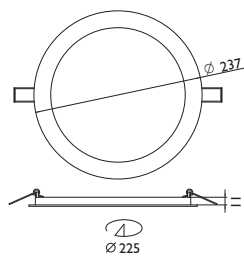

FLATEO – R 235

Flat recessed LED luminaires. Body is made of aluminium. White painted ring and opal diffuser. High quality, energy efficient white LED light with CRI 80.

| Index no. | Lumen output | Wattage | Colour temp. | Colour rendering index | Lifetime | Weight |
|-----------------|--------------|---------|--------------|------------------------|----------|---------|
| 003779.1500/830 | 1500 lm | 21 W | 3000 K | Ra > 80 | 35.000 h | 0,70 kg |
| 003779.1500/840 | 1500 lm | 21 W | 4000 K | Ra > 80 | 35.000 h | 0,70 kg |