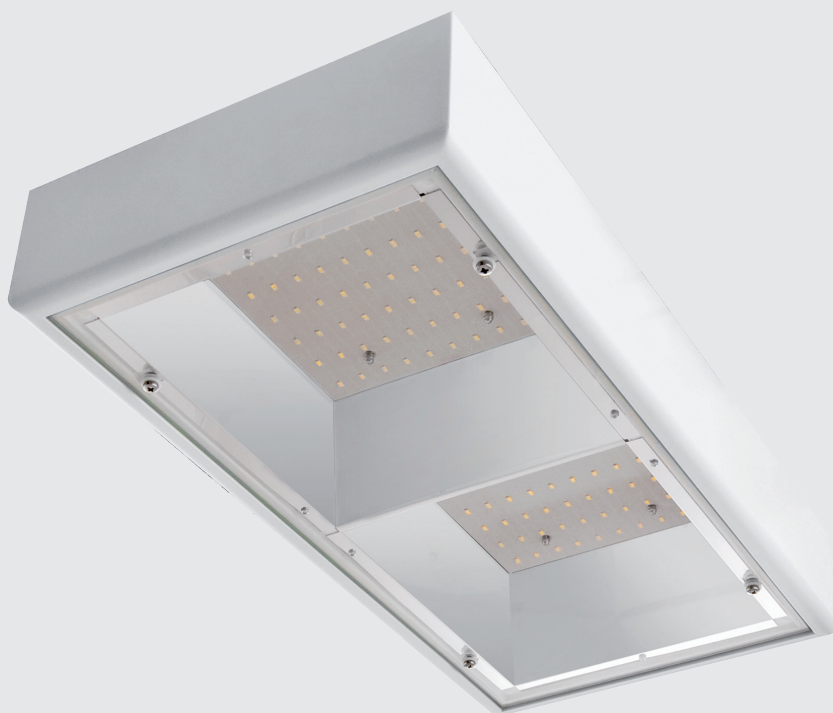

# FLEXLIGHT LED 2

Surface mounted IP54 LED luminaire.  
 Body is made of aluminium profile and it is available in all RAL colours.  
 Light source - custom made LED plate - OSRAM Technology included. Standard EVG ballast, DALI version on request.

Index no.	Lumen output	Wattage	Colour temp.	Colour rendering index	Lifetime	Weight
003388.22500/830	2x2500lm	2x33W	3000 K	Ra > 80	50.0000 h	6,40 kg
003388.22600/840	2x2600lm	2x33W	4000 K	Ra > 80	50.0000 h	6,40 kg