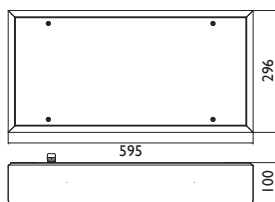

Index no.	Lumen output	Wattage	Colour temp.	Colour rendering index	Lifetime	Weight
003388.22500/830	2x2500lm	2x33W	3000 K	Ra > 80	50.0000 h	6,40 kg
003388.22600/840	2x2600lm	2x33W	4000 K	Ra > 80	50.0000 h	6,40 kg