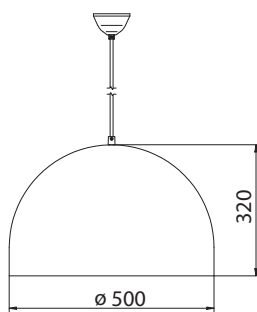

GLOBO

Suspended LED luminaire. Body is made of steel and aluminum and is available in all RAL colours.
Light source - E27 retrofit LED lamp.

Index no.	Lumen output	Wattage	Colour temp.	Colour rendering index	Lifetime	Weight
005213.650/827/25D	650 lm	75 W	2700 K	Ra > 80	40.000 h	3,50 kg
005213.750/840/25D	750 lm	75 W	4000 K	Ra > 80	40.000 h	3,50 kg
005213.1000/827/25D	1000 lm	100 W	2700 K	Ra > 80	40.000 h	3,50 kg