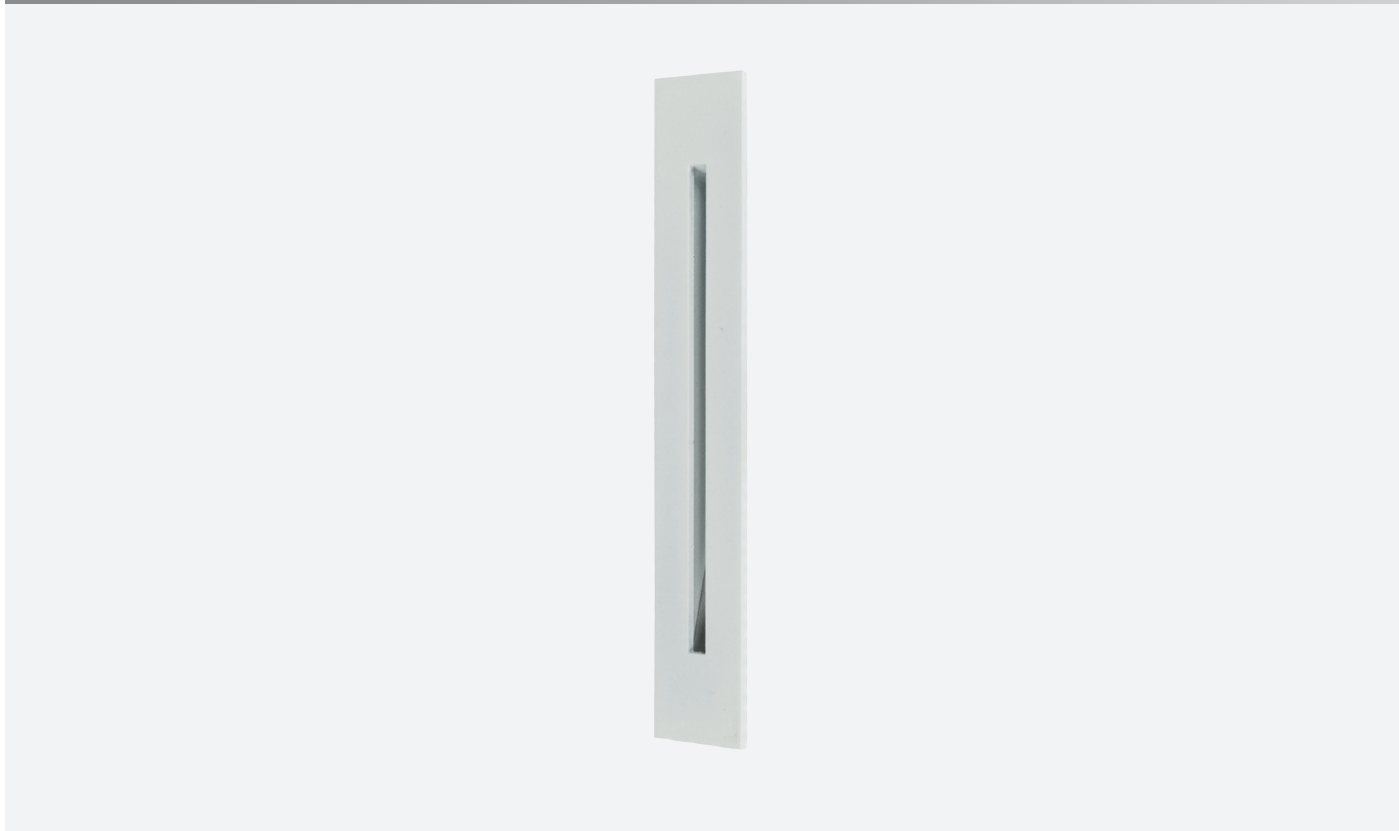

# GLOWER LED

Wall mounted LED step light. Body is made of steel and aluminium. All RAL colours are available.

Applications:

- Hospitality, health care, cruise ship, corridors, lobbies, lounges, restaurants, reception areas
- Home
- Retail
- Office

Index no.	Lumen output	Wattage	Colour temp.	Colour rendering index	Lifetime	Weight
004746.100/830	100 lm	1,2 W	3000 K	Ra > 80	50.000 h	0,70 kg

IP20
230 V  
50 Hz
F
⏚
CE
▶