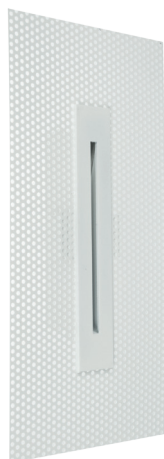

# GLOWER LED

Wall mounted LED step light. Body is made of steel and aluminium. All RAL colours are available.

Applications:

- Hospitality, health care, cruise ship, corridors, lobbies, lounges, restaurants, reception areas
- Home
- Retail
- Office