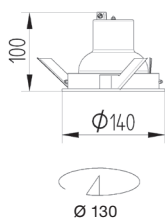

GOT-X 140

Recessed adjustable luminaire for CDM-Tm lamp. Body is made of aluminium. All RAL colours are available.

Index no.	Lamp	Weight	Socket
300.140.20E	EVG, 1x20W CDM-Tm	1,50 kg	PGJ5
300.140.35E	EVG, 1x35W CDM-Tm	1,50 kg	PGJ5