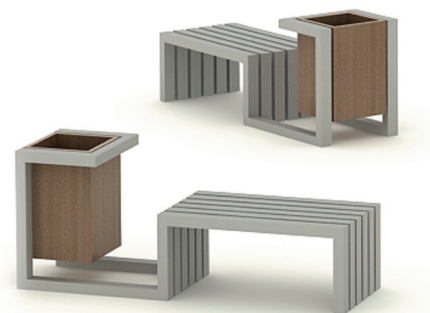

H - LIGHT

designed by **Andrew Pruszyński**
www.bdesign.com.pl
 technical development and production by Imperial

Outdoor LED luminaires designed for various applications.
 Basic lighting module (cubical LED box) can be fixed on different levels.
 Body of the luminaire can be made of anodized aluminium or painted in all RAL colours.
 Different sizes of the pole are available - standard 4,5m (other sizes on request).

SUNNY FURNITURE SYSTEM

System of multifunctional urban furniture based on modular elements which can be ordered in many different styles.

Index no.	Lumen output	Wattage	Colour temp.	Colour rendering index	Lifetime
002836.33000/830	3 x 3000 lm	3 x 43 W	3000 K	Ra > 80	50.000 h
002836.33000/840	3 x 3000 lm	3 x 39 W	4000 K	Ra > 80	50.000 h