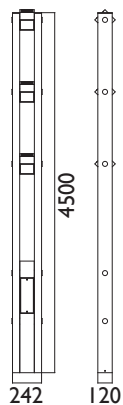

SUNNY FURNITURE SYSTEM

System of multifunctional urban furniture based on modular elements which can be ordered in many different styles.