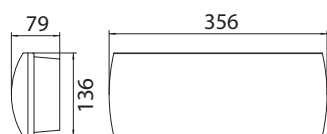

HELIOS LED

Universal two sided maintained LED emergency lighting fitting. White polycarbonate body, transparent or opal cover. Charging time - 24 hours. Different pictograms on request.

Index no.	Description	Wattage	Lifetime	Weight
004582.1H	maintained 1 h emergency	1,2W	50,000 h	1,30 kg
004582.3H	maintained 3 h emergency	1,2W	50,000 h	1,30 kg
004582.1H/AT	maintained 1 h emergency with autotest	1,2W	50,000 h	1,60 kg
004582.3H/AT	maintained 3 h emergency with autotest	1,2W	50,000 h	1,60 kg