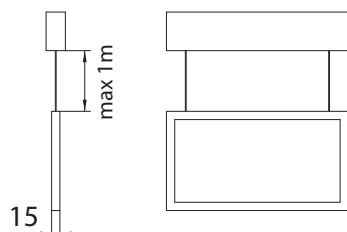

# INFINITY

Universal maintained LED emergency lighting fitting. Body made of polycarbonate.  
Charging time - 24 hours. Different pictograms on request.

Index no.	Description	Wattage	Lifetime	Weight
004579.1H	maintained 1 h emergency	1,2 W	50,000 h	1,30 kg
004579.3H	maintained 3 h emergency	1,2 W	50,000 h	1,30 kg
004579.1H/AT	maintained 1 h emergency with autotest	1,2 W	50,000 h	1,60 kg
004579.3H/AT	maintained 3 h emergency with autotest	1,2 W	50,000 h	1,60 kg