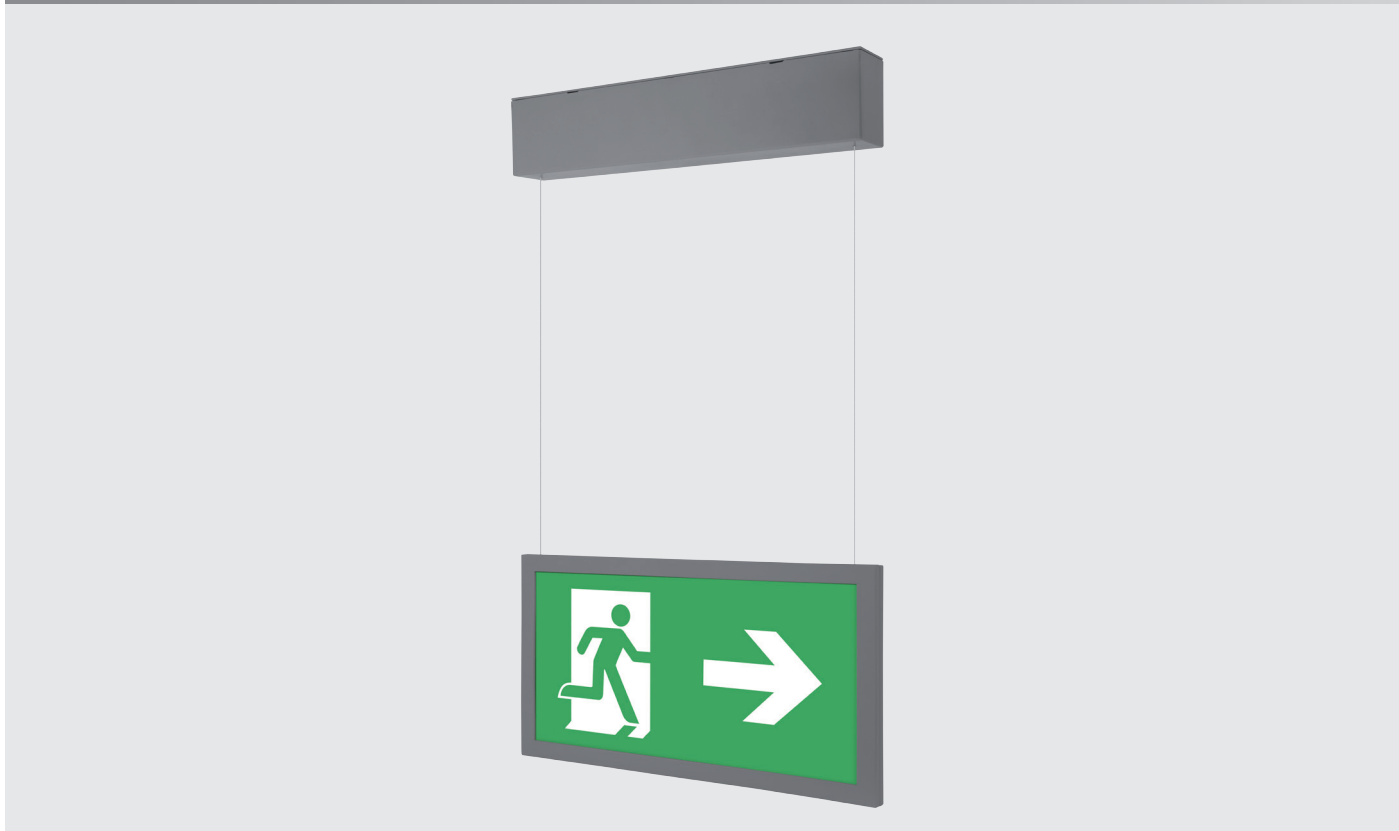

# INFINITY

Universal maintained LED emergency lighting fitting. Body made of polycarbonate.  
Charging time - 24 hours. Different pictograms on request.

Index no.	Description	Wattage	Lifetime	Weight
004579.1H	maintained 1 h emergency	1,2 W	50,000 h	1,30 kg
004579.3H	maintained 3 h emergency	1,2 W	50,000 h	1,30 kg
004579.1H/AT	maintained 1 h emergency with autotest	1,2 W	50,000 h	1,60 kg
004579.3H/AT	maintained 3 h emergency with autotest	1,2 W	50,000 h	1,60 kg