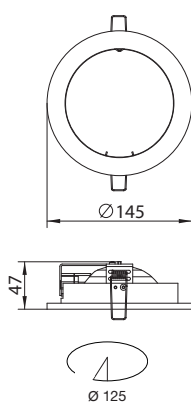

## KL 145

Recessed metalhalide downlight for CDM-TC lamp. Body is made of steel and aluminum and is available in all RAL colours.

Index no.	Lamp	Weight	Socket
0000-003542.135E	EVG, 1x35W CDM-TC	2,20 kg	G8,5
0000-003542.170E	EVG, 1x70W CDM-TC	2,20 kg	G8,5

IP44 230 V  
50 Hz