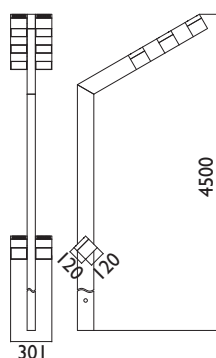

L - LIGHT

designed by **Andrew Pruszyński**
www.bdesign.com.pl
 technical development and production by Imperial

Outdoor LED luminaire designed for various applications. Basic lighting module (cubical LED box) can be fixed on different levels. Body of the luminaire can be made of anodized aluminium or painted in all RAL colours. Different sizes of the pole are available - standard 4,5m (other sizes on request).

Index no.	Lumen output	Wattage	Colour temp.	Colour rendering index	Lifetime
002838.83000/830	8 x 3000 lm	8 x 43 W	3000 K	Ra > 80	50.000 h
002838.83000/840	8 x 3000 lm	8 x 39 W	4000 K	Ra > 80	50.000 h