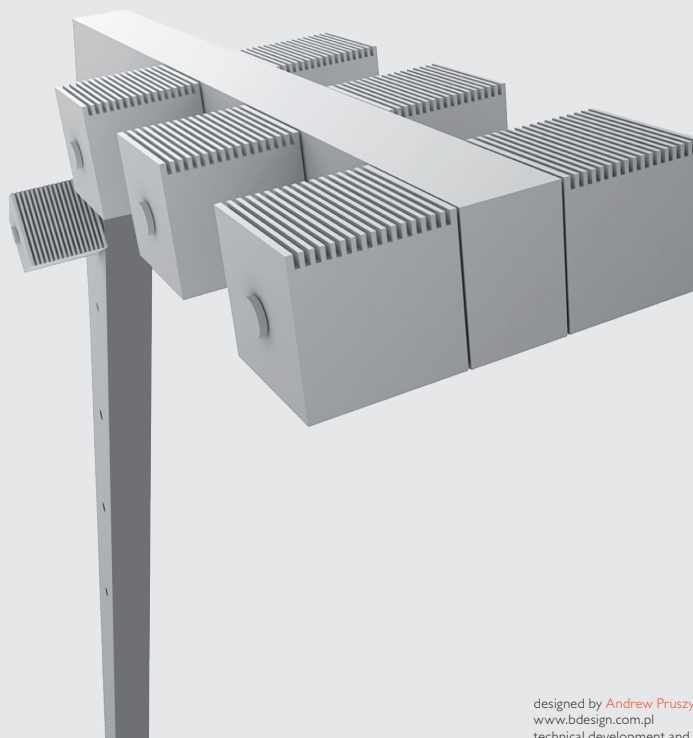

L - LIGHT

designed by **Andrew Pruszyński**
www.bdesign.com.pl
 technical development and production by Imperial

Outdoor LED luminaire designed for various applications. Basic lighting module (cubical LED box) can be fixed on different levels. Body of the luminaire can be made of anodized aluminium or painted in all RAL colours. Different sizes of the pole are available - standard 4,5m (other sizes on request).

Index no.	Lumen output	Wattage	Colour temp.	Colour rendering index	Lifetime
002838.83000/830	8 x 3000 lm	8 x 43 W	3000 K	Ra > 80	50.000 h
002838.83000/840	8 x 3000 lm	8 x 39 W	4000 K	Ra > 80	50.000 h