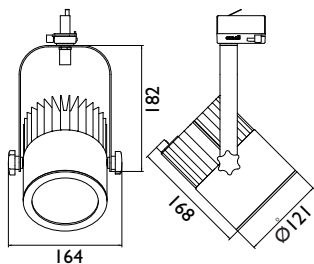

LED 120 SPOT

Track mounted LED spot lamp. Body is made of steel and aluminium and it is available in all RAL colours. Light source - Osram PrevaLED CORE AC. High quality, energy efficient white LED light with CRI 80 and more.

Applications:

- Retail: shop windows, wall - washing, accent and display lighting
- Hospitality: lobbies, reception areas
- Recreation: museums, galleries, theatres

Index no.	Lumen output	Wattage	Colour temp.	Colour rendering index	Lifetime	Weight
004569.2000/827	2000 lm	26 W	2700 K	Ra > 80	50.000 h	1,60 kg
004569.2000/830	2000 lm	26 W	3000 K	Ra > 80	50.000 h	1,60 kg
004569.2000/840	2000 lm	25 W	4000 K	Ra > 80	50.000 h	1,60 kg