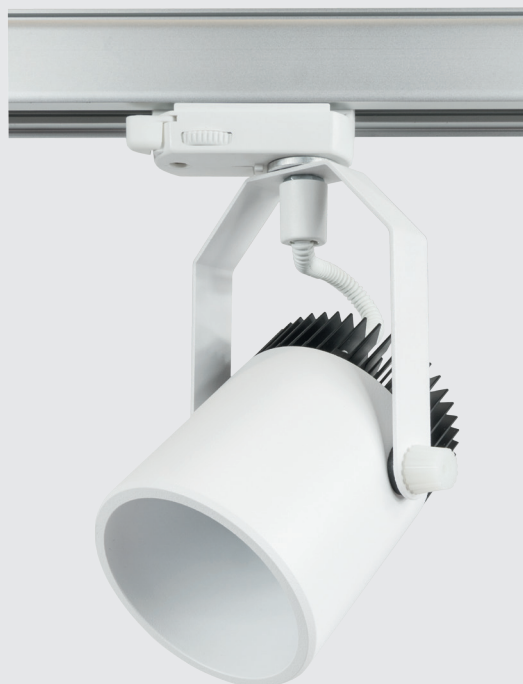

# LED DISC SPOT

Track mounted LED spot lamp. Body is made of steel and aluminium and it is available in all RAL colours. Light source - Philips Fortimo LED integrated spot module. High quality, energy efficient white LED light with CRI 80.

Applications:

- Retail: shop windows, wall - washing, accent and display lighting
- Hospitality: lobbies, reception areas
- Recreation: museums, galleries, theatres

Index no.	Lumen output	Wattage	Colour temp.	Colour rendering index	Lifetime	Weight
004980.800/827	800 lm	12 W	2700 K	Ra > 80	50.000 h	0,50 kg
004980.800/830	800 lm	12 W	3000 K	Ra > 80	50.000 h	0,50 kg
004980.850/840	850 lm	11 W	4000 K	Ra > 80	50.000 h	0,50 kg