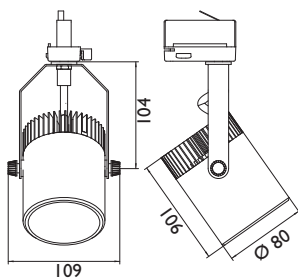

# LED DISC SPOT

Track mounted LED spot lamp. Body is made of steel and aluminium and it is available in all RAL colours. Light source - Philips Fortimo LED integrated spot module. High quality, energy efficient white LED light with CRI 80.

Applications:

- Retail: shop windows, wall - washing, accent and display lighting
- Hospitality: lobbies, reception areas
- Recreation: museums, galleries, theatres

Index no.	Lumen output	Wattage	Colour temp.	Colour rendering index	Lifetime	Weight
004980.800/827	800 lm	12 W	2700 K	Ra > 80	50.000 h	0,50 kg
004980.800/830	800 lm	12 W	3000 K	Ra > 80	50.000 h	0,50 kg
004980.850/840	850 lm	11 W	4000 K	Ra > 80	50.000 h	0,50 kg