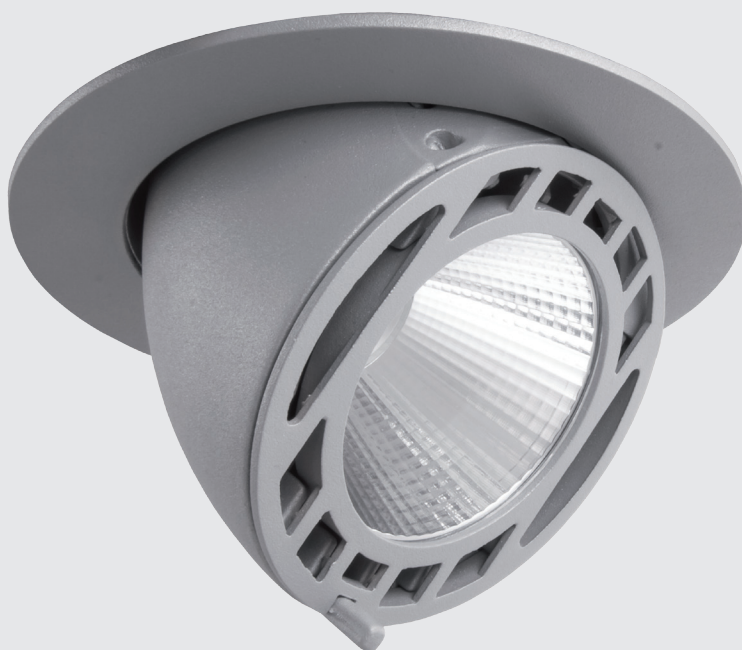

LED FIX 170

Recessed adjustable LED luminaire.

Body is made of aluminium and it is available in all RAL colours.

Light source - Philips, Osram or Tridonic LED module. Standard EVG ballast, DALI or Touch Dali version on request. 3 hour emergency unit on request.

High quality, energy efficient white LED light with CRI 80 and more.

Product is also available with special application LED modules: CrispWhite, Food WarmWhite, Food PremiumRed and many others - details on request.

Applications:

- Retail: shop windows, wall - washing, accent and display lighting
- Hospitality: lobbies, reception areas, restaurants, bars, elevators
- Recreation: museums, galleries, theatres and other public places