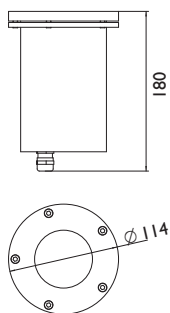

# LED ONE

Ground mounted luminaire. Body is made of stainless steel and it's available in all RAL colours.  
Light source - 5x1W Power LED or GU10 retrofit LED lamp included.

Index no.	Lumen output	Wattage	Colour temp.	Colour rendering index	Lifetime	Weight
002426.350/827/25D	355 lm	4,3 W	2700 K	Ra > 80	35,000 h	4,90 kg
002426.360/830/25D	365 lm	4,3 W	3000 K	Ra > 80	35,000 h	4,90 kg
002426.390/840/25D	390 lm	4,3 W	4000 K	Ra > 80	35,000 h	4,90 kg
002426.350/827/40D	355 lm	4,3 W	2700 K	Ra > 80	35,000 h	4,90 kg
002426.360/830/40D	365 lm	4,3 W	3000 K	Ra > 80	35,000 h	4,90 kg
002426.390/840/40D	390 lm	4,3 W	4000 K	Ra > 80	35,000 h	4,90 kg
002426.370/830/50D	370 lm	5 W	3000 K	Ra > 80	15,000 h	4,90 kg
002426.400/840/50D	400 lm	5 W	4000 K	Ra > 80	15,000 h	4,90 kg
002426.51	---	5x1W	---	---	---	4,90 kg