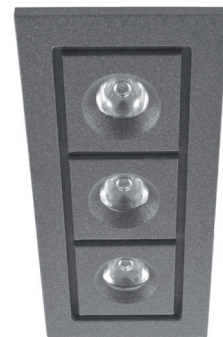

LUX LED RT3

Recessed decorative LED luminaire. Body is made of steel and aluminium.
All RAL colours are available.

Index no.	Lamp	Weight
-----------	------	--------

507.LEDRT3.3W	3 x 1 W	0,25 kg
---------------	---------	---------