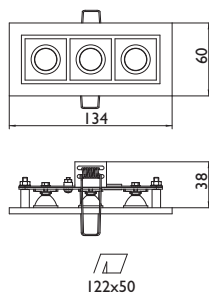

LUX LED RT3

Recessed decorative LED luminaire. Body is made of steel and aluminium.
All RAL colours are available.

Index no.	Lamp	Weight
-----------	------	--------

507.LEDRT3.3W	3 x 1 W	0,25 kg
---------------	---------	---------