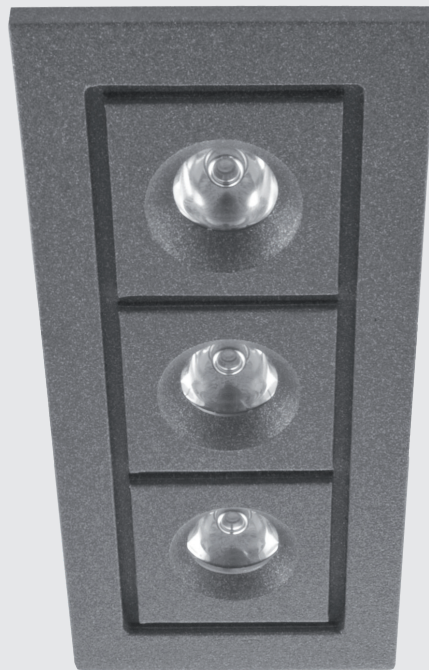

LUX LED RT3

Recessed decorative LED luminaire. Body is made of steel and aluminium.
All RAL colours are available.

Index no.	Lamp	Weight
-----------	------	--------

507.LEDRT3.3W	3 x 1 W	0,25 kg
---------------	---------	---------