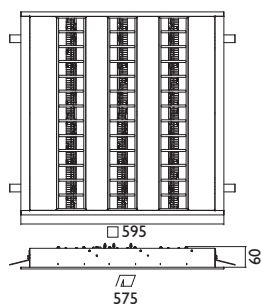

LWN 600 LED 3PL

High quality, energy efficient white LED light with CRI 80.

Perfect replacement for conventional T5 luminaires in:

- Offices
- Public buildings
- Hotel lobbies and receptions
- Retail

Index no.	Lumen output	Wattage	Colour temp.	Colour rendering index	Lifetime	Weight
003986.LL32200/830	3 x 2200 lm	45 W	3000 K	Ra > 80	50.000 h	3,50 kg
003986.LL32200/840	3 x 2200 lm	45 W	4000 K	Ra > 80	50.000 h	3,50 kg