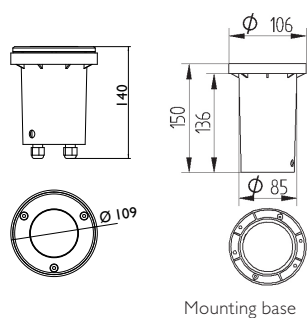

METEOR MINI LED

Ground mounted outdoor luminaire. Body is made of stainless steel and aluminium.
 Front ring is available in all RAL colours.
 Light source - GU10 retrofit LED lamp included.

Index no.	Lumen output	Wattage	Colour temp.	Colour rendering index	Lifetime	Weight
002325.350/827/25D	355 lm	4,3 W	2700 K	Ra > 80	35,000 h	0,90 kg
002325.360/830/25D	365 lm	4,3 W	3000 K	Ra > 80	35,000 h	0,90 kg
002325.390/840/25D	390 lm	4,3 W	4000 K	Ra > 80	35,000 h	0,90 kg
002325.350/827/40D	355 lm	4,3 W	2700 K	Ra > 80	35,000 h	0,90 kg
002325.360/830/40D	365 lm	4,3 W	3000 K	Ra > 80	35,000 h	0,90 kg
002325.390/840/40D	390 lm	4,3 W	4000 K	Ra > 80	35,000 h	0,90 kg
002325.370/830/50D	370 lm	5 W	3000 K	Ra > 80	15,000 h	0,90 kg
002325.400/840/50D	400 lm	5 W	4000 K	Ra > 80	15,000 h	0,90 kg