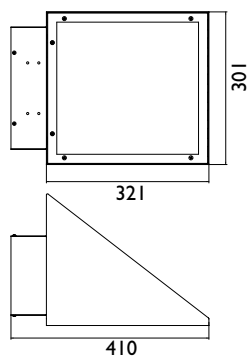

# OIL WALL LED

Wall mounted IP54 outdoor LED luminaire. Body is made of aluminium and stainless steel and is available in all RAL colours. Light source - Philips, Osram or Tridonic LED module. Standard EVG ballast, DALI or Touch Dali version on request.

| Index no.       | Lumen output | Wattage | Colour temp. | Colour rendering index | Lifetime  | Weight  |
|-----------------|--------------|---------|--------------|------------------------|-----------|---------|
| 003541.2500/830 | 2500 lm      | 33 W    | 3000 K       | Ra > 80                | 50,0000 h | 5,00 kg |
| 003541.2600/840 | 2600 lm      | 33 W    | 4000 K       | Ra > 80                | 50,0000 h | 5,00 kg |