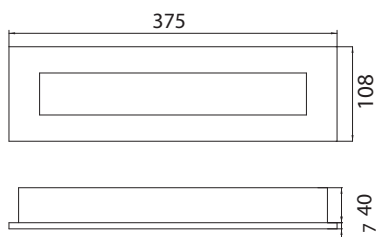

ONTEC P

Universal recessed maintained LED emergency lighting fitting. White polycarbonate body, transparent cover. Charging time - 24 hours. Different pictograms on request.

Index no.	Description	Wattage	Lifetime	Weight
004580.3H	maintained 3 h emergency	1,2 W	50,000 h	0,80 kg
004580.3H/AT	maintained 3 h emergency with autotest	1,2 W	50,000 h	0,80 kg