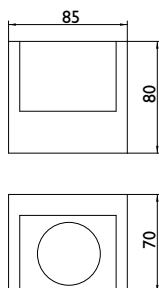

# OUTLED I

Wall mounted IP54 LED luminaire. Body is made of aluminium and is available in white colour. Possibility of mounting with light up or down.

Index no.	Lumen output	Wattage	Colour temp.	Colour rendering index	Lifetime	Weight
004595.200/830	200 lm	2,5 W	3000 K	Ra > 80	30,000 h	0,40 kg