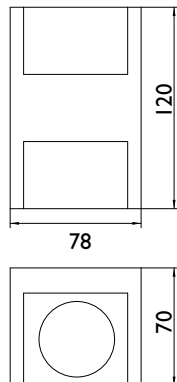

OUTLED 2

Wall mounted direct/indirect IP54 LED luminaire. Body is made of aluminium and is available in white colour.

Index no.	Lumen output	Wattage	Colour temp.	Colour rendering index	Lifetime	Weight
004596.400/830	2x200 lm	5 W	3000 K	Ra > 80	30,000 h	0,50 kg