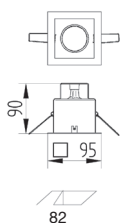

PABLO 145

Recessed luminaire for halogen lamp. Body is made of steel and aluminium. All RAL colours are available.

| Index no. | Lamp | Weight | Socket |
|-------------|-----------------|---------|--------|
| 547.145.50W | 1x20W, 35W, 50W | 0,70 kg | GU5,3 |