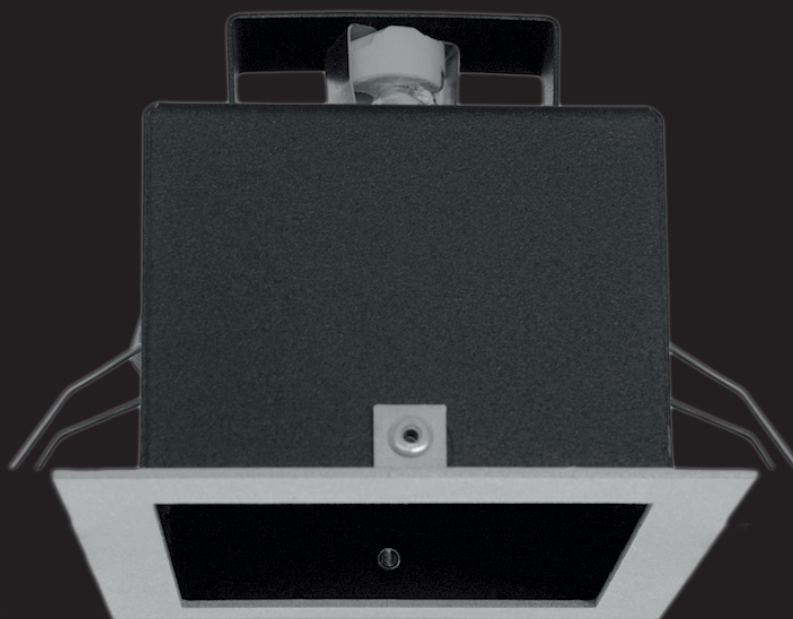

PABLO 145

Recessed luminaire for halogen lamp. Body is made of steel and aluminium. All RAL colours are available.

| Index no. | Lamp | Weight | Socket |
|-------------|-----------------|---------|--------|
| 547.145.50W | 1x20W, 35W, 50W | 0,70 kg | GU5,3 |

IP20

230 V
50 Hz

CE