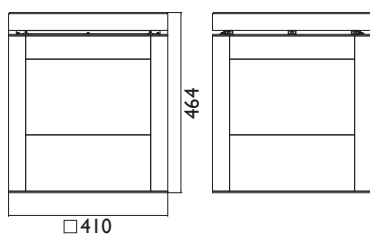

PARK CUBE LED

Outdoor LED luminaire. Body is made of stainless steel and aluminum profiles and it is available in all RAL colours. Light source - Philips, Osram or Tridonic LED module.

Index no.	Lumen output	Wattage	Colour temp.	Colour rendering index	Lifetime	Weight
003703.2000/830	2000 lm	26 W	3000 K	Ra > 80	50.000 h	28,50 kg
003703.2000/840	2000 lm	25 W	4000 K	Ra > 80	50.000 h	28,50 kg