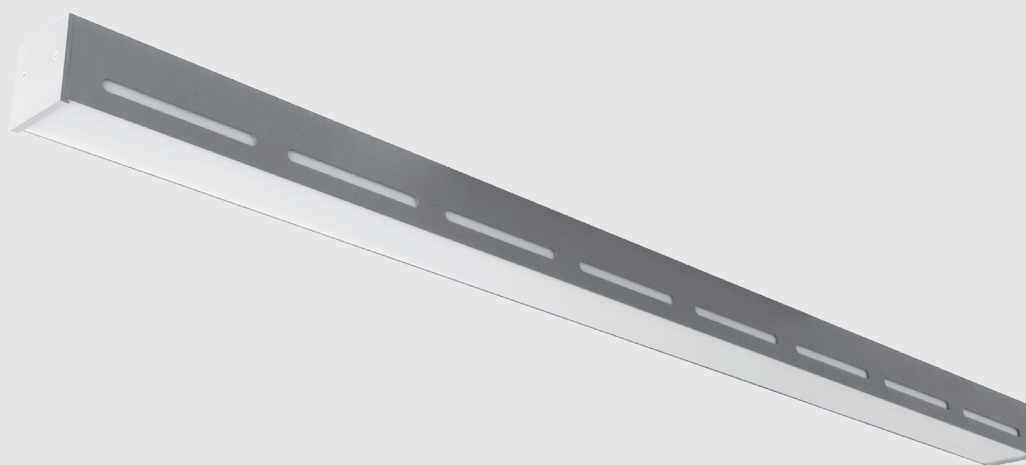

PROFI 48 MIRROR LED

Wall mounted IP44 LED luminaire. Body is made of aluminium profile and it is available in all RAL colours. Light source - LED stripe.

Index no.	Lumen output	Wattage	Colour temp.	Colour rendering index	Lifetime	Weight
003784.30/830	1800 lm	30W	3000 K	Ra > 80	30.000 h	1,45 kg
003784.30/840	1800 lm	30W	4000 K	Ra > 80	30.000 h	1,45 kg