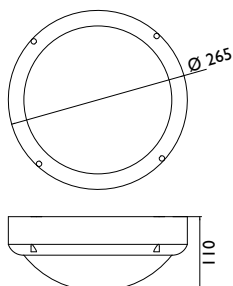

RONI LED

Wall mounted IP65 LED luminaires.
Body can be painted in all RAL colours.

Index no.	Lumen output	Wattage	Colour temp.	Colour rendering index	Lifetime	Weight
004128.1300/830	1300 lm	12 W	3000 K	Ra > 80	50.000 h	1,80 kg
004128.1300/840	1300 lm	11 W	4000 K	Ra > 80	50.000 h	1,80 kg